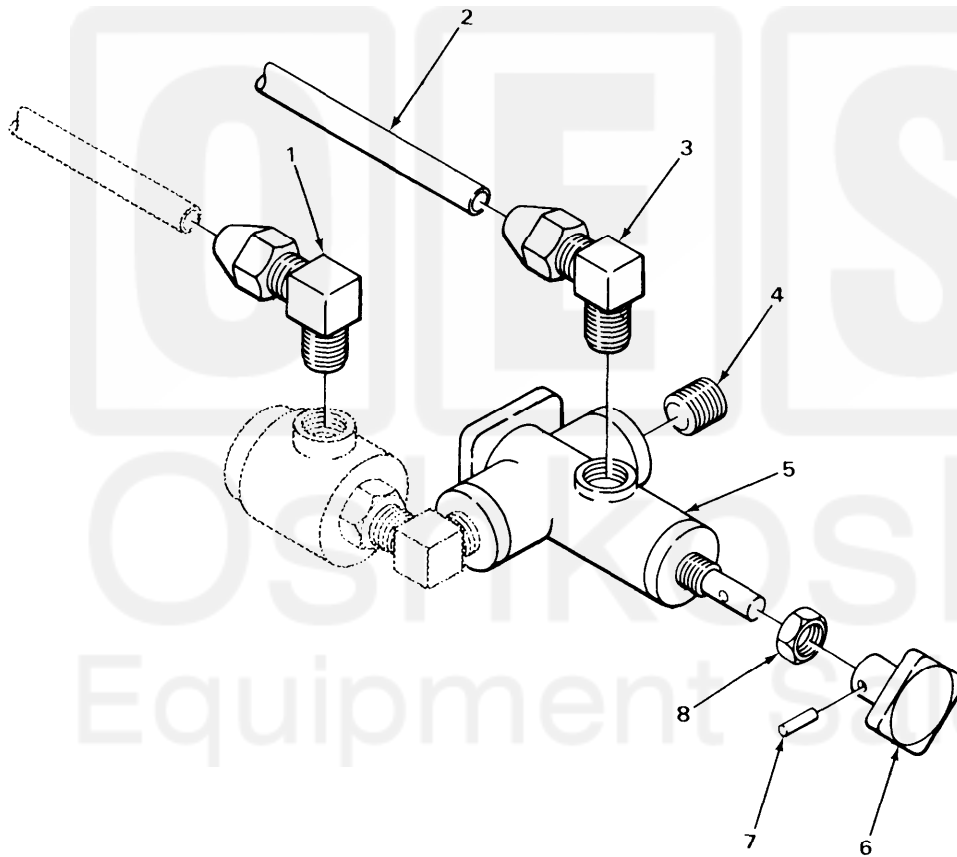

5  
6 THRU 8

FIGURE 145 TRAILER SUPPLY VALVE LINES AND FITTINGS (MODEL M916).

TA215524

SECTION II (1)	ITEM (2)	SMR (3)	FSCM (4)	PART NUMBER	(5)	DESCRIPTION AND USABLE ON CODE (UOC)	(6)	QTY
GROUP:1208 AIR BRAKE SYSTEM								
FIGURE 145. TRAILER SUPPLY VALVE LINES AND FITTINGS (MODEL M916).								
1	PAOZZ	81343	6-4	120202BA(LON G NUT)	ELBOW	UOC:U22,U24	1	1
2	PAOZZ	06853	MB320	-20006	TUBING,COPPER	UOC:U22	1	1
3	PAOZZ	81343	6-4	120202BA(LON G NUT)	ELBOW	UOC:U22	1	1
4	PAOZZ	10001	12Z6000	-17	PLUG,PIPE	UOC:U22	1	1
5	PAOOO	78330	105195		VALVE ASSEMBLY,CONT TRAILER SUPPLY.	UOC:U22	1	1
6	PBOZZ	78330	106104		.KNOB	UOC:U22	1	1
7	PBOZZ	78330	106017		.PIN	UOC:U22	1	1
8	PAOZZ	78330	1060018		.NUT,PLAIN,HEXAGON	UOC:U22	1	1

END OF FIGURE